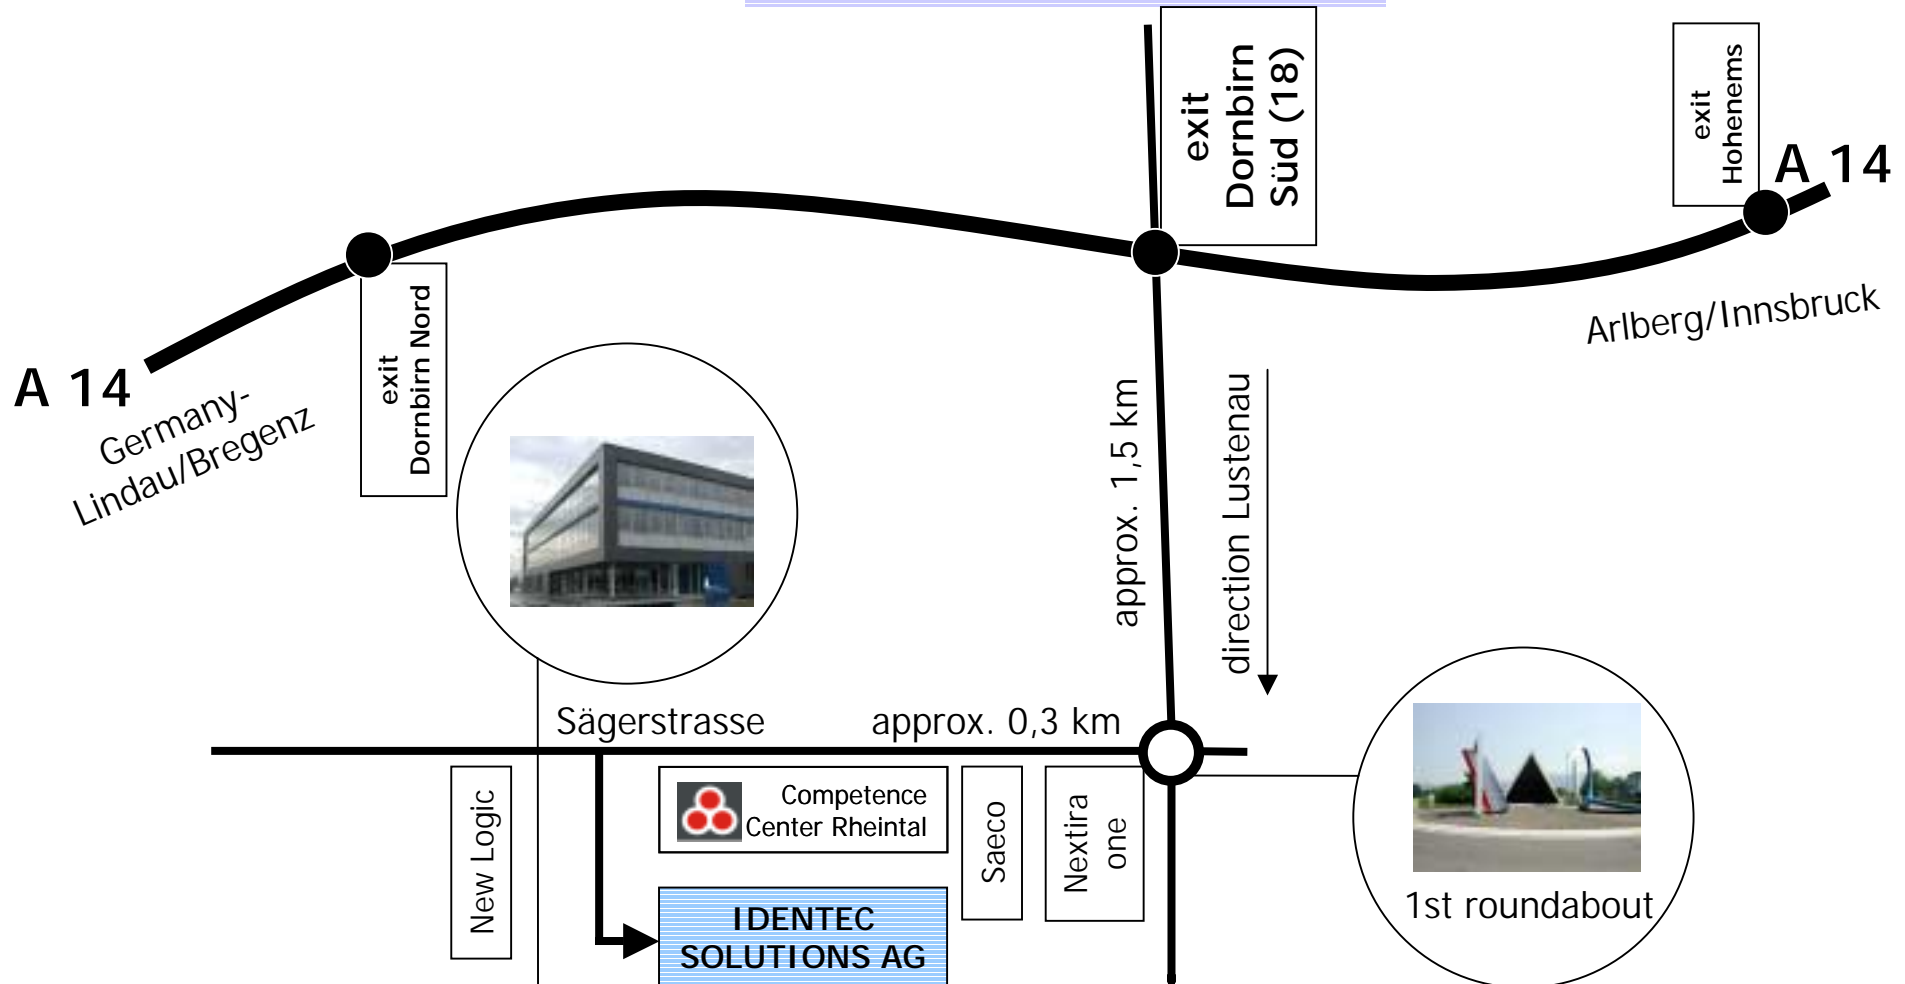

### Airports:

D - Friedrichshafen 55 km / 50 min

D - Stuttgart 224 km / 2 h

D - Munich 210 km / 2 h 20 min

CH - Zürich 115 km / 1 h 15 min (page 2)

Access draft:  
**IDENTEC SOLUTIONS AG**  
Millenniumspark 2  
A-6890 Lustenau / Austria  
Tel: +43 5577 87387-0  
www.identecsolutions.com

**Arriving from Switzerland**