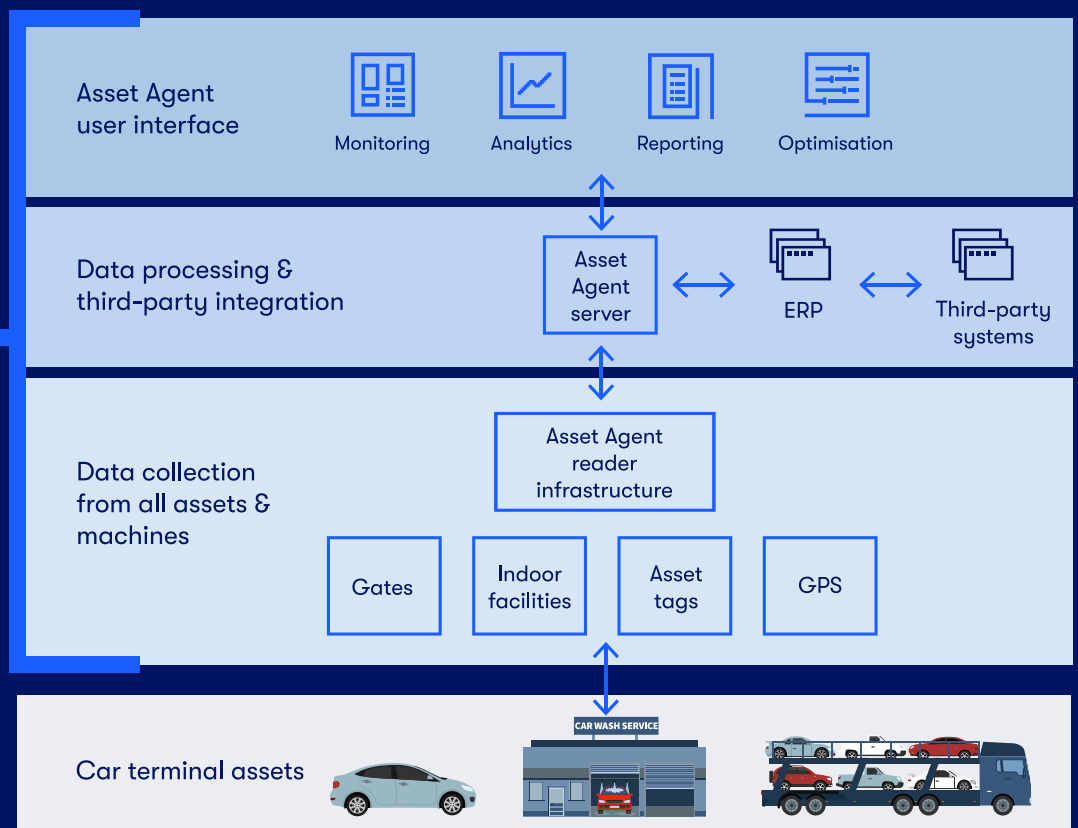

# MANAGE YOUR CAR TERMINAL WITH EASE

Combining advanced software with multiple identification, positioning and telemetric technologies, Asset Agent from IDENTEC SOLUTIONS is a robust platform that enables real-time visibility, monitoring and control of all car movements and handling processes at a car terminal. Created as a modular solution that covers several areas of operations, Asset Agent is ready to improve your RoRo operations.

To help transform the way car terminals manage import-export processes and establish sustainability, IDENTEC SOLUTIONS delivers real-time systems based on more than 20 years of experience, designed to integrate into your infrastructure and operations characteristics - Asset Agent is a fit for brown or green field, ready to communicate with several Terminal Operating Systems.

## Car location when parked

Know the correct parking spot of every car on your premises - automatically and in real-time using the VIN whenever you move vehicles.

## Car pick-up for hinterland transfer

Assign car jobs to drivers, register vehicles when loaded on the truck and know which cars have been moved in real-time and automatically.